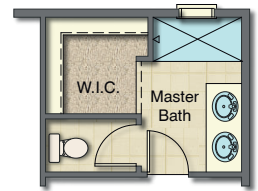

# Newport

1-UP Series

Total Sq.Ft Under Roof - 2,996

Are You Moving ?

Craftsman Elevation

Cotswold Elevation

Main - 1,244 Sq.Ft.  
 Garage - 436 Sq.Ft.  
 Porch - 72 Sq.Ft.

Master Bath Options

Opt. Fireplace

Basement  
 1,244 Sq.Ft.