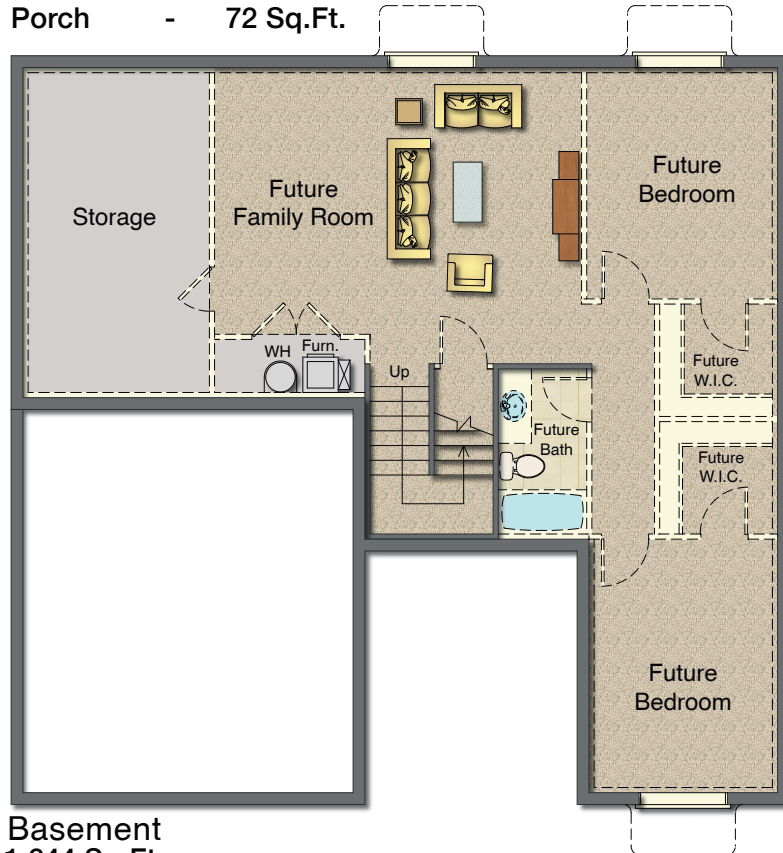

# Newport

1-UP Series

Total Sq.Ft Under Roof - 2,996

Are You Moving ?

Craftsman Elevation

Cotswold Elevation

Main - 1,244 Sq.Ft.  
 Garage - 436 Sq.Ft.  
 Porch - 72 Sq.Ft.

Master Bath Options

Opt. Fireplace

Basement  
 1,244 Sq.Ft.