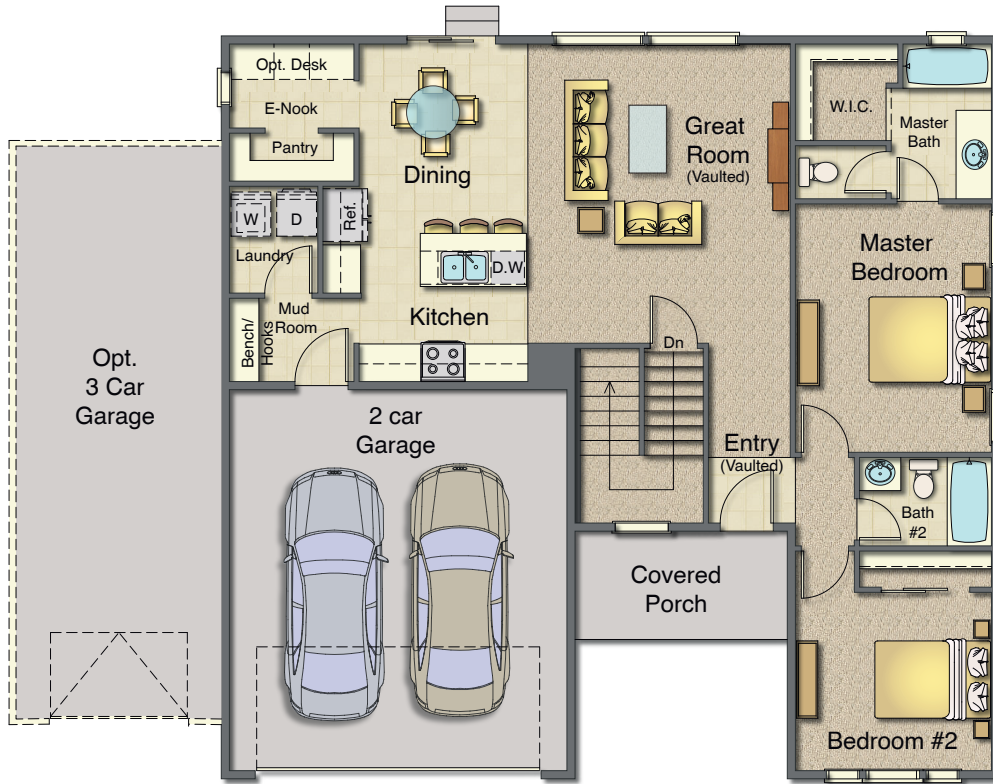

# Newport

1-UP Series

Total Sq.Ft Under Roof - 2,996

Are You Moving ?

Craftsman Elevation

Cotswold Elevation

Main - 1,244 Sq.Ft.  
 Garage - 436 Sq.Ft.  
 Porch - 72 Sq.Ft.

Master Bath Options

Opt. Fireplace

Basement  
 1,244 Sq.Ft.