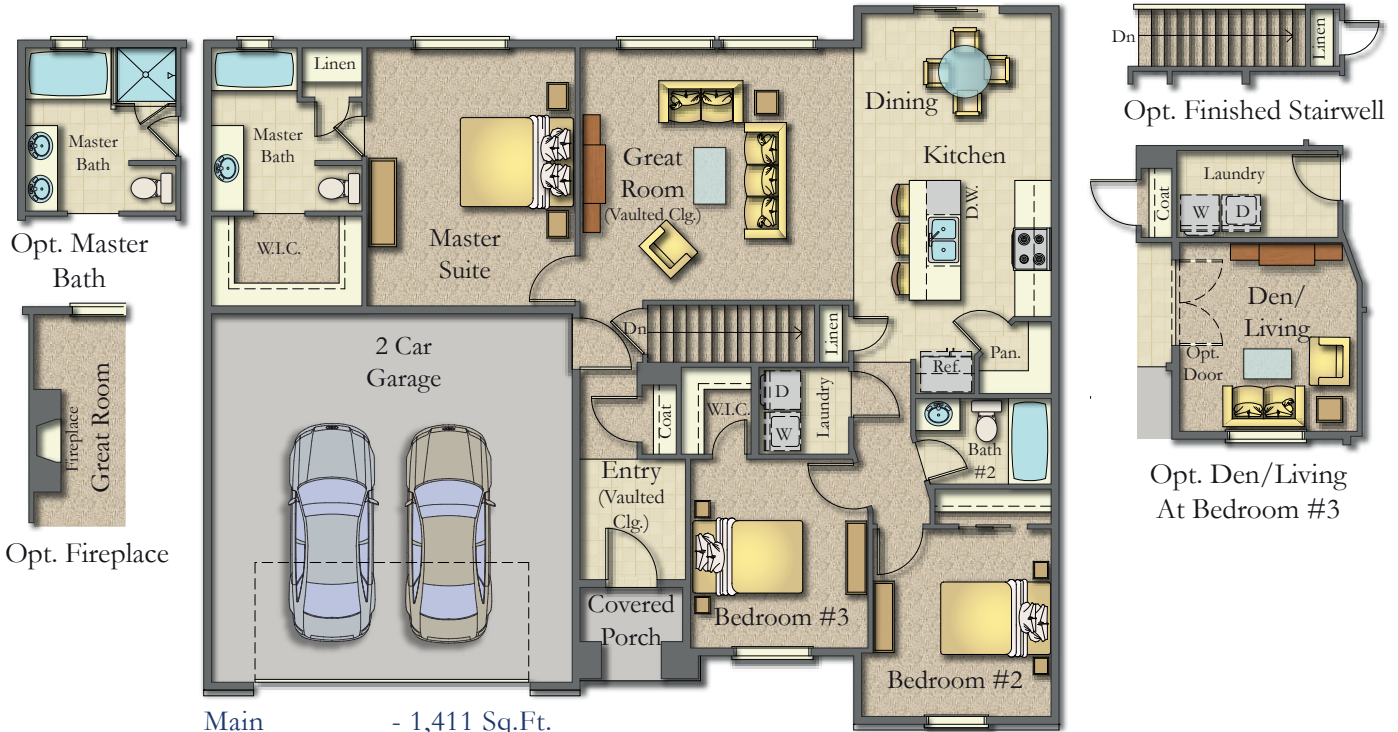

Ashton

Total Sq.Ft Under Roof - 3,316

CRAFTSMAN ELEVATION

COTSWOLD ELEVATION

IMMACULATE EXTERIORS • INVITING KITCHENS • INCREDIBLE ENERGY SAVINGS

Ashton

Total Sq.Ft Under Roof - 3,316

Main - 1,411 Sq.Ft.
Garage - 477 Sq.Ft.
Covered Porch - 32 Sq.Ft.

Basement
1,396 Sq.Ft.

IMMACULATE EXTERIORS • INVITING KITCHENS • INCREDIBLE ENERGY SAVINGS