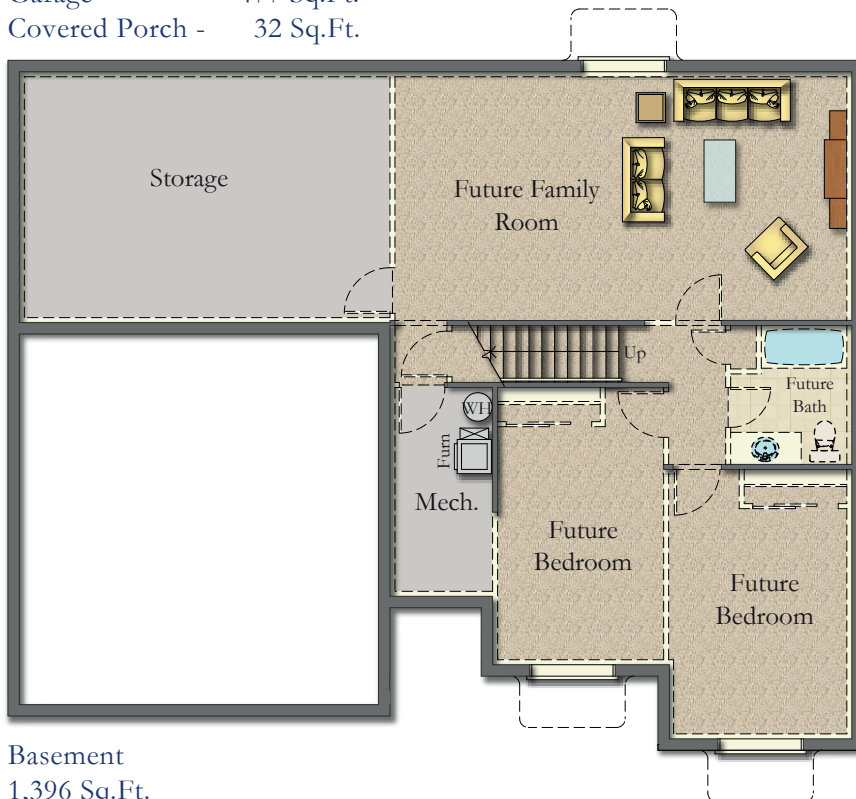

Ashton

Total Sq.Ft Under Roof - 3,316

CRAFTSMAN ELEVATION

COTSWOLD ELEVATION

IMMACULATE EXTERIORS • INVITING KITCHENS • INCREDIBLE ENERGY SAVINGS

Ashton

Total Sq.Ft Under Roof - 3,316

Main - 1,411 Sq.Ft.
Garage - 477 Sq.Ft.
Covered Porch - 32 Sq.Ft.

Basement
1,396 Sq.Ft.

IMMACULATE EXTERIORS • INVITING KITCHENS • INCREDIBLE ENERGY SAVINGS