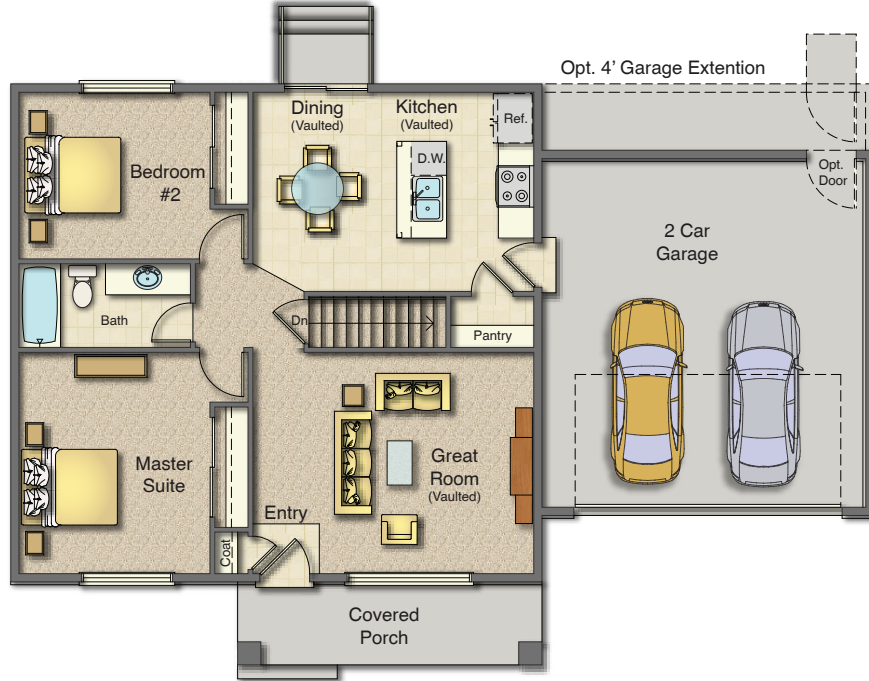

Brighton

1-UP Series

Total Sq.Ft Under Roof - 1,920

Are You Moving ?

Craftsman Elevation

Cotswold Elevation

Master Bath Options

Grand Master Bath Options

Opt. Finish Stair

Main Floor
960 Sq.Ft.

Opt. Fireplace

Basement Floor
960 Sq.Ft.