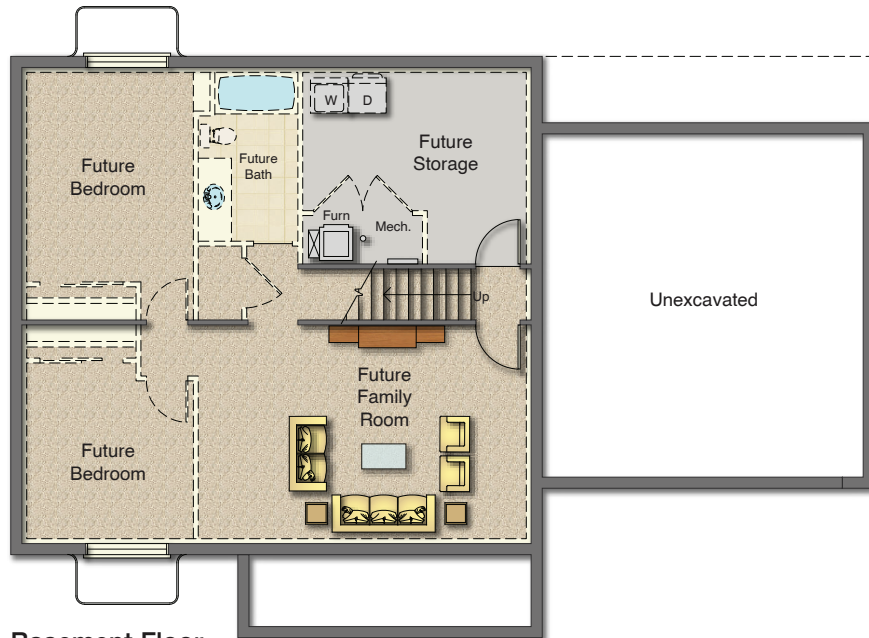

Brighton

1-UP Series

Total Sq.Ft Under Roof - 1,920

Are You Moving ?

Craftsman Elevation

Cotswold Elevation

Master Bath Options

Grand Master Bath Options

Opt. Finish Stair

Main Floor
960 Sq.Ft.

Opt. Fireplace

Basement Floor
960 Sq.Ft.