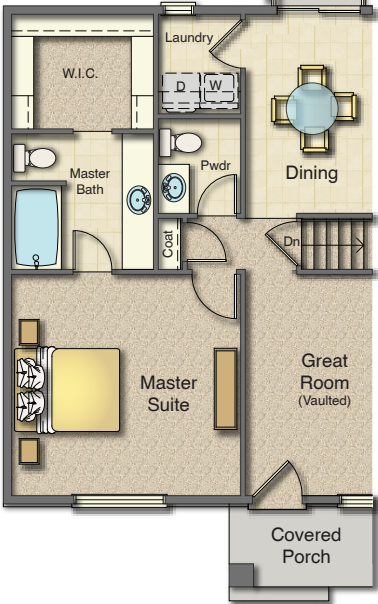

Brighton

1-UP Series

Total Sq.Ft Under Roof - 1,920

Are You Moving ?

Craftsman Elevation

Cotswold Elevation

Master Bath Options

Grand Master Bath Options

Opt. Finish Stair

Main Floor
960 Sq.Ft.

Opt. Fireplace

Basement Floor
960 Sq.Ft.